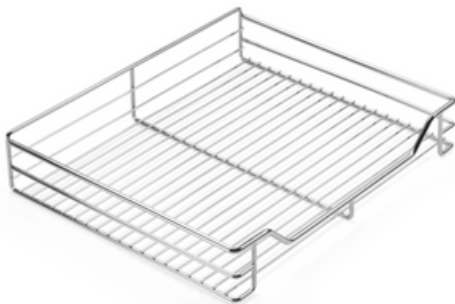

KITCHEN STORAGE APPLICATION

DESCRIPTION

NAME: FUNCTIONAL KITCHEN FITTINGS

MATERIAL: STEEL

FINISH: WITH SCREWS

SIZE: H600-750 D500

SPECIFICATION: LEFT & RIGHT

BK.4010

BK.5090

DESCRIPTION

NAME: MAGIC CORNER WIRE BASKET

MATERIAL: STEEL

FINISH: CHROME PLATED WITH SCREWS

SIZE : L480*W (860-900) H 560 900 - 1000MM

SPECIFICATION: LEFT AND RIGHT