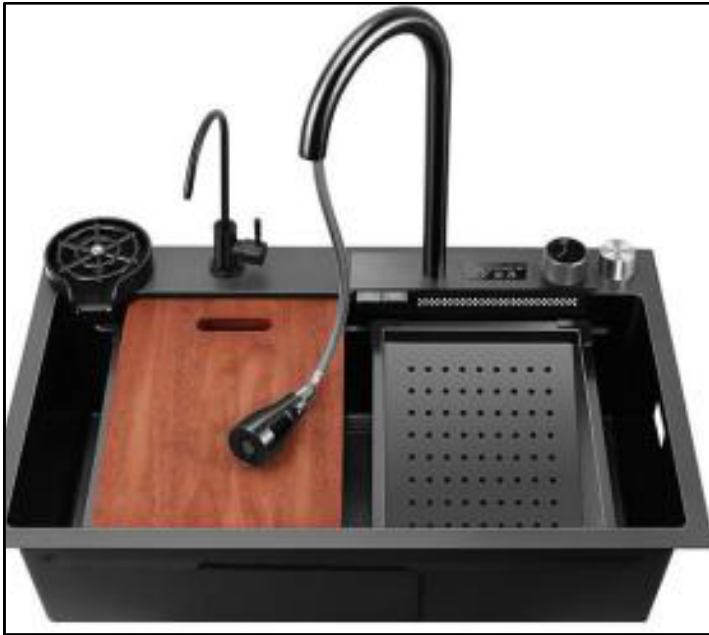

Accessories:Sink body+Chopping

board +countertop controp

drainage+Fly rain Pull-out faucet

+Basin

in sink +Water purifier faucet+cup

washer+Triangle basket +Cover

KITCHEN SINKS

TZB-6846SX