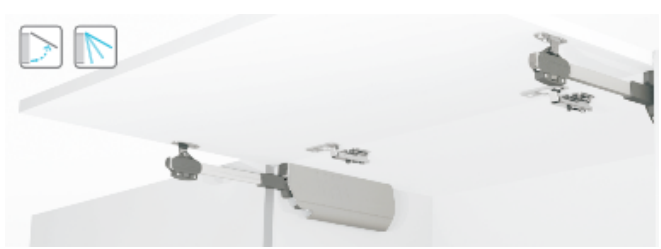

FE.0206

FE.0204

DESCRIPTION
NAME: PLINTH PANEL MATERIAL: ALUMINUM & PLASTIC FINISH: STAIN (SINGLE WATER PROOF) SIZE: 100MM*4M

ST.6210

DESCRIPTION
NAME: HYDRAULIC FLAP STAY MATERIAL: ZINC=IRON+PLASTIC FINISH: WHITE GRAY