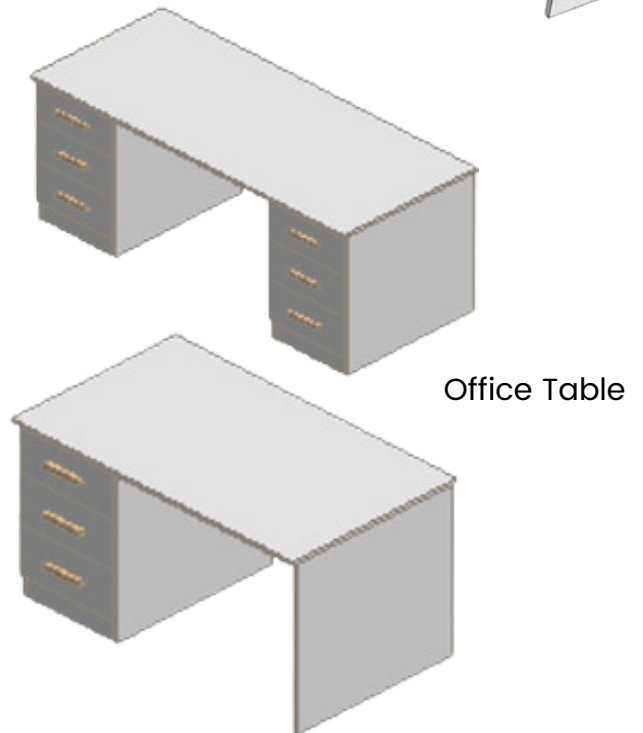

OUR PROJECTS