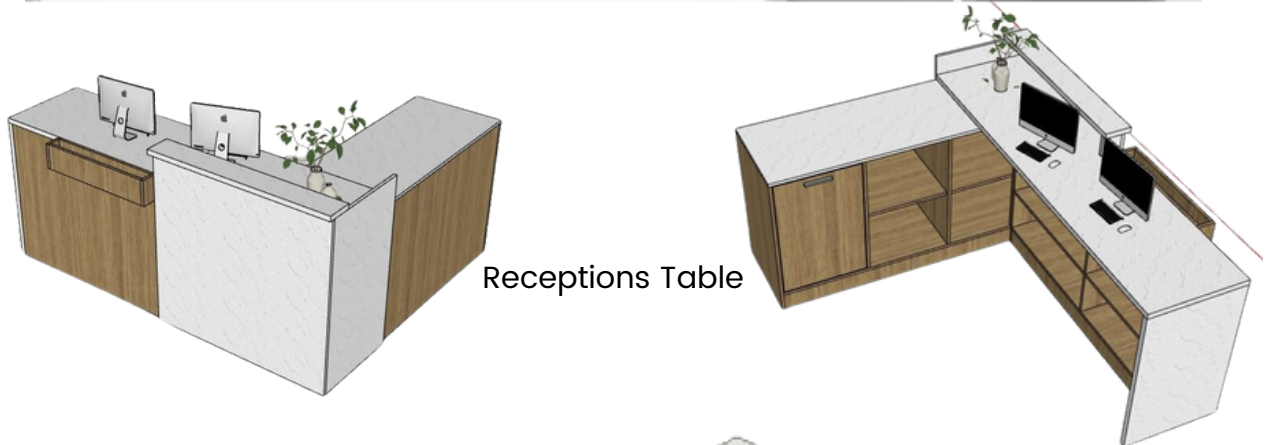

OUR PROJECTS