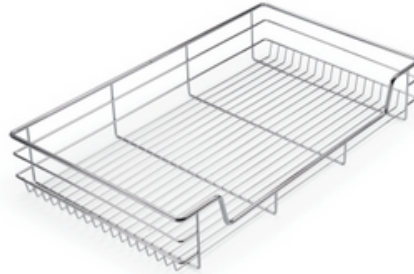

DESCRIPTION	
NAME: ALUMINUM ALLOY HANDLE MATERIAL: ALUMINUM ALLOY ACCESSORY: SCREW. M4*25mm FINISH: MATT BLACK, BRUSHED NICKLE	Hole distance: 192 MM

KITCHEN STORAGE APPLICATION

DESCRIPTION

NAME: KITCHEN BASKET
MATERIAL: STEEL
ACCESSORIES: ONE PAIR NORMAL SLIDE WITH SCREWS
SIZE: D410 W490 H140 600MM