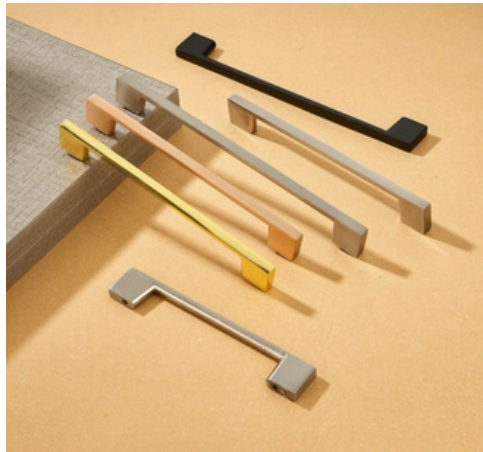

UNIVERSAL HARDWARE SYSTEM HANDLES

BT.3019

DESCRIPTION	
NAME: ZINC ALLOY HANDLE MATERIAL: ZINC ALLOY ACCESSORY: SCREW. M4*25mm FINISH: BRUSHED STAIN	Dimension: 25*20MM

BT.2819

DESCRIPTION	
NAME: ZINC ALLOY HANDLE MATERIAL: ZINC ALLOY ACCESSORY: SCREW. M4*25mm FINISH: STAIN GOLD, BRUSHED NICKEL	Dimension: L44*W12*H16

BT.4001

DESCRIPTION	
NAME: 201 STAINLESS STEEL HOLLOW HANDLE MATERIAL: 201 STAINLESS STEEL ACCESSORY: SCREW. M4*25mm FINISH: BRUSHED NICKEL	Hole distance: 12*128*200 MM

BT.3001

DESCRIPTION	
NAME: ALUMINUM ALLOY HANDLE MATERIAL: ALUMINUM ALLOY ACCESSORY: SCREW. M4*25mm FINISH: MATT CHROME, MATT BLACK	Hole distance: 128 MM

AP.0301

DESCRIPTION	
NAME: ALUMINUM ALLOY HANDLE MATERIAL: ALUMINUM ALLOY DETAIL: FOR 18MM BOARD FINISH: MATT, BLACK	3METERS

BT.3520

DESCRIPTION	
NAME: ZINC ALLOY HANDLE MATERIAL: ZINC ALLOY ACCESSORY: SCREW. M4*25mm FINISH: MATT	Hole distance: 128MM

HANDLES

BT.3524

DESCRIPTION	
NAME: 201 STAINLESS STEEL HOLLOW HANDLE MATERIAL: 201 STAINLESS STEEL ACCESSORY: SCREW. M4*25mm FINISH: MATT, GOLD	Hole distance: 128 MM

BT.3521

DESCRIPTION	
NAME: ALUMINUM ALLOY HANDLE MATERIAL: ALUMINUM ALLOY ACCESSORY: SCREW. M4*25mm FINISH: MATT, MATT BLACK, GOLD	Hole distance: 128 MM