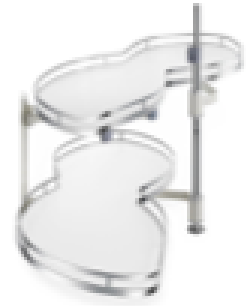

BK.4118

KITCHEN STORAGE APPLICATION

DESCRIPTION

NAME: FUNCTIONAL KITCHEN FITTINGS

MATERIAL: STEEL

FINISH: WITH SCREWS

SIZE: H600-750 D500

SPECIFICATION: LEFT & RIGHT