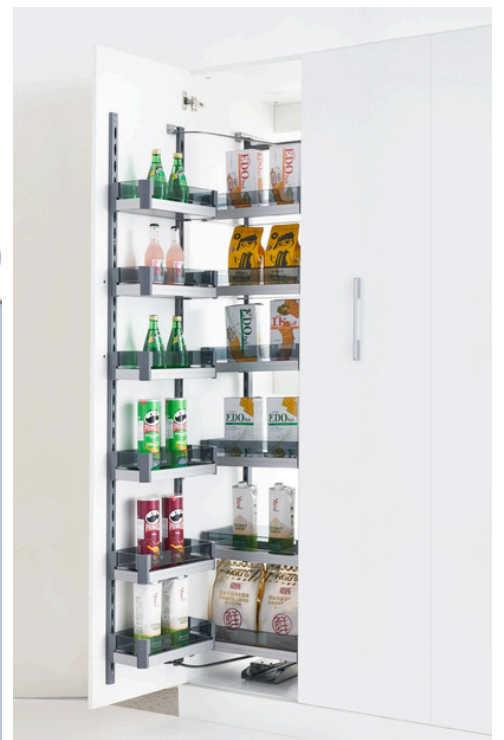

BK.7660

DESCRIPTION	
NAME: TALL PULL-OUT PANTRY MATERIAL: ALUMINUM +GLASS FINISH: GREY FOR 600MM CABINET PACKING: 1SET/ NORMAL CARTON	564×500×1638MM 6 LAYERS